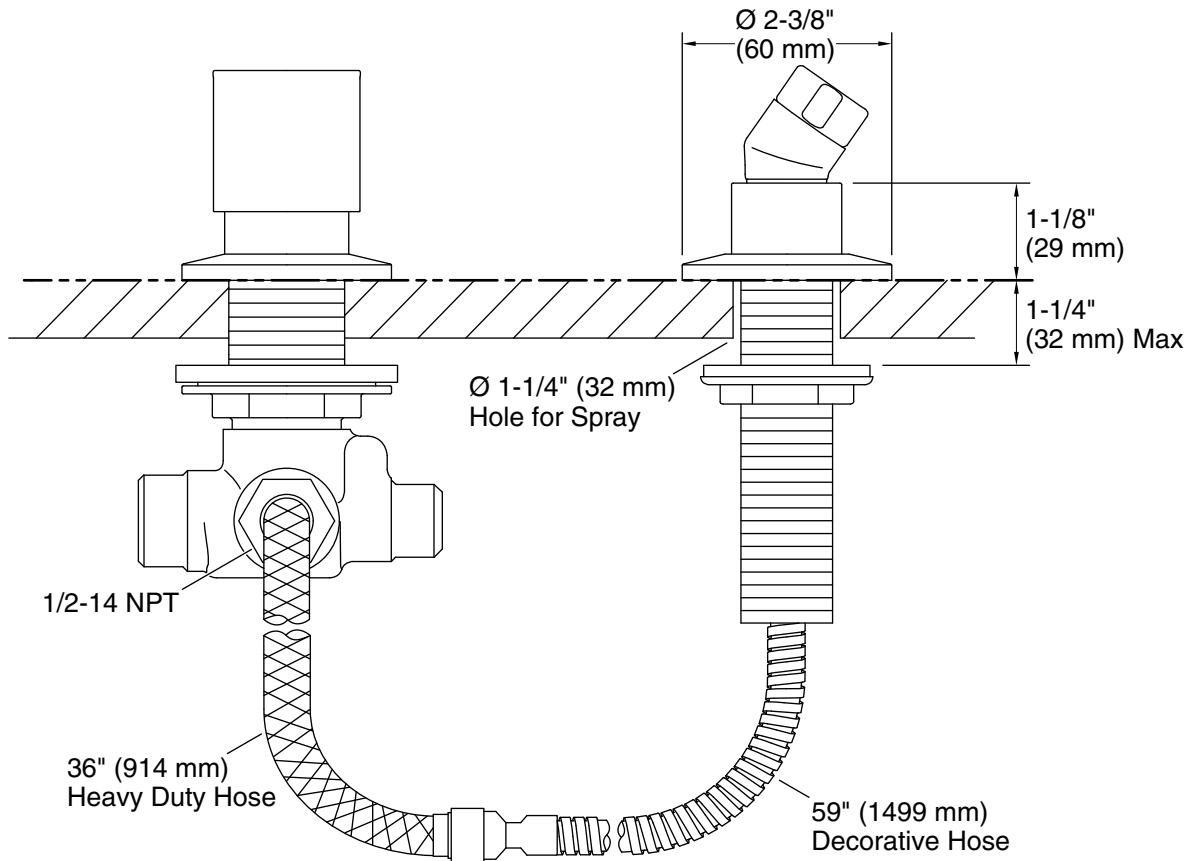

Technical Information

All product dimensions are nominal.

Shower Valve:

Flow Rate (Max) @ 45 psi	15 gal/min (56.8 l/min)
Pressure:	45 psi (3.1 bar)
Maximum (Static) Pressure:	125 psi (8.6 bar)
Valve body:	Cast brass
Drain included:	No

Notes

Install this product according to the installation instructions.